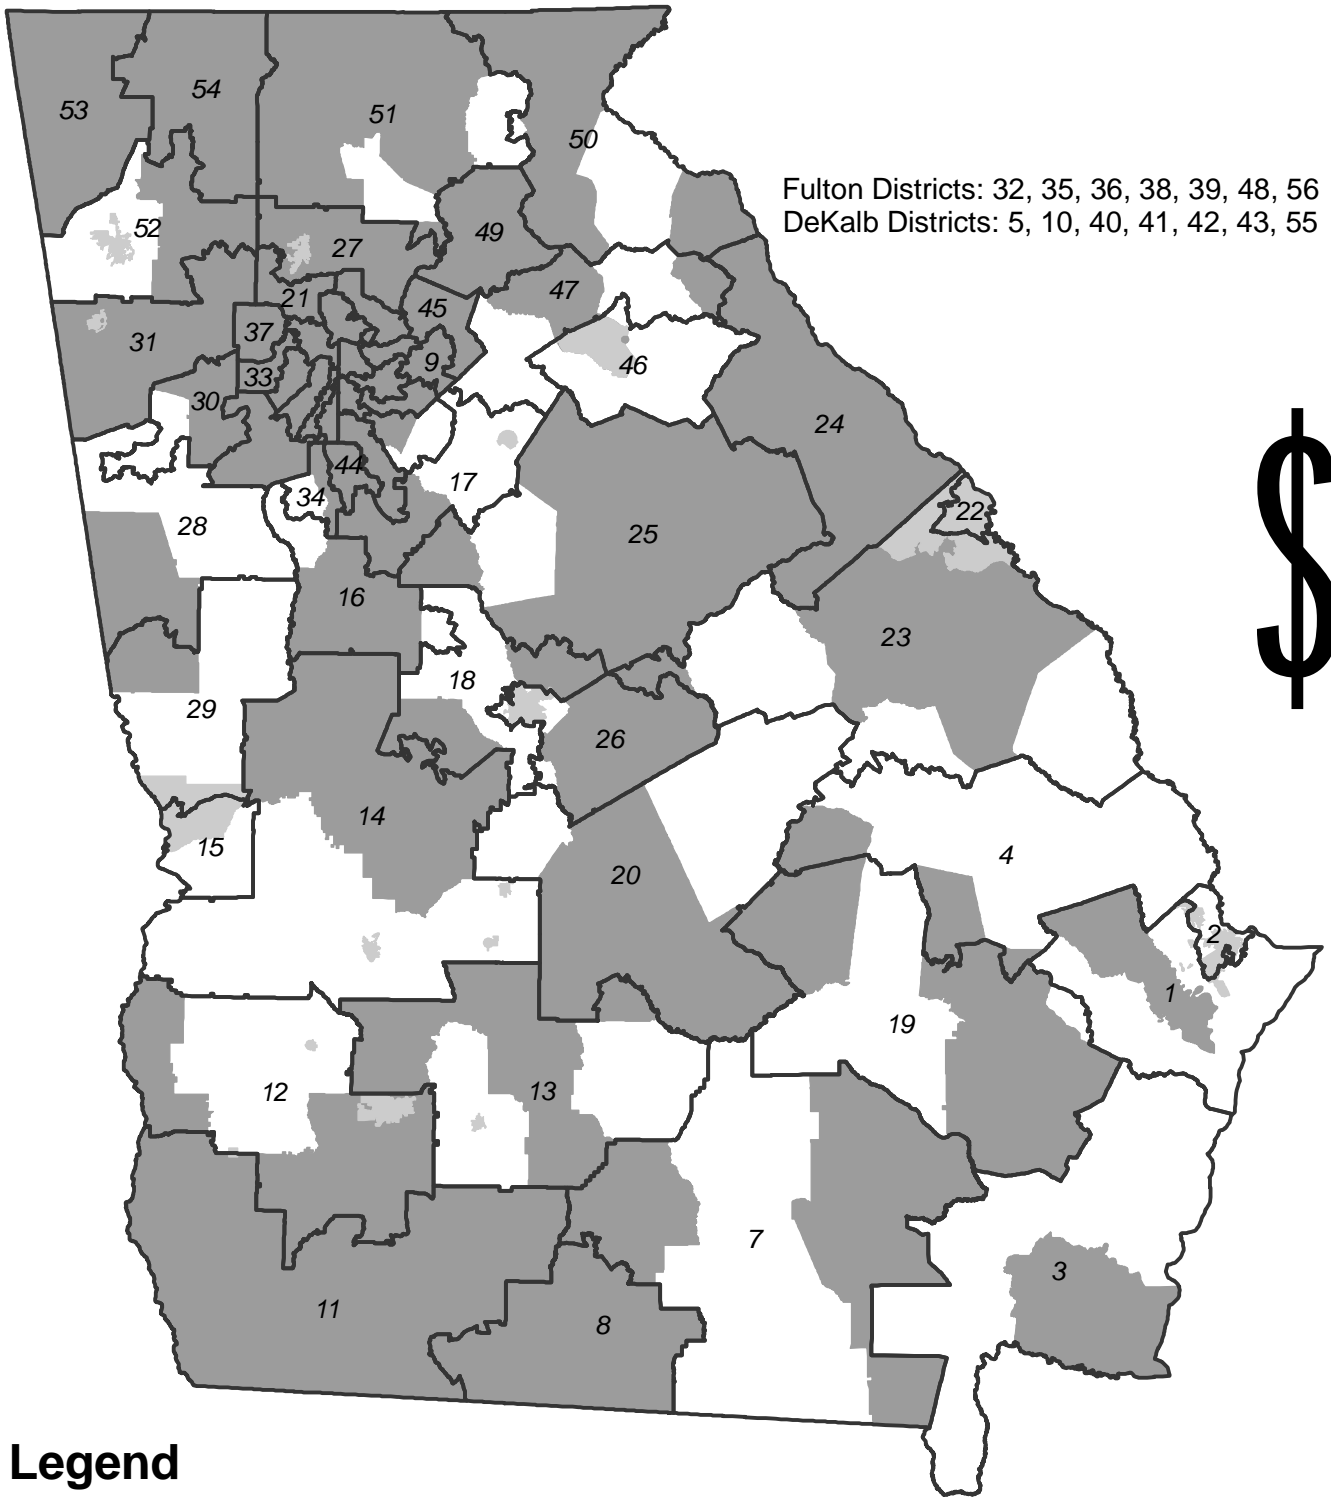

Georgia Senate Districts with Transit

Legend

 GA Senate Districts  Cities with Transit  Counties with Transit

Created January 5, 2010. Data from ARC and GDOT.

0 25 50 100 Miles